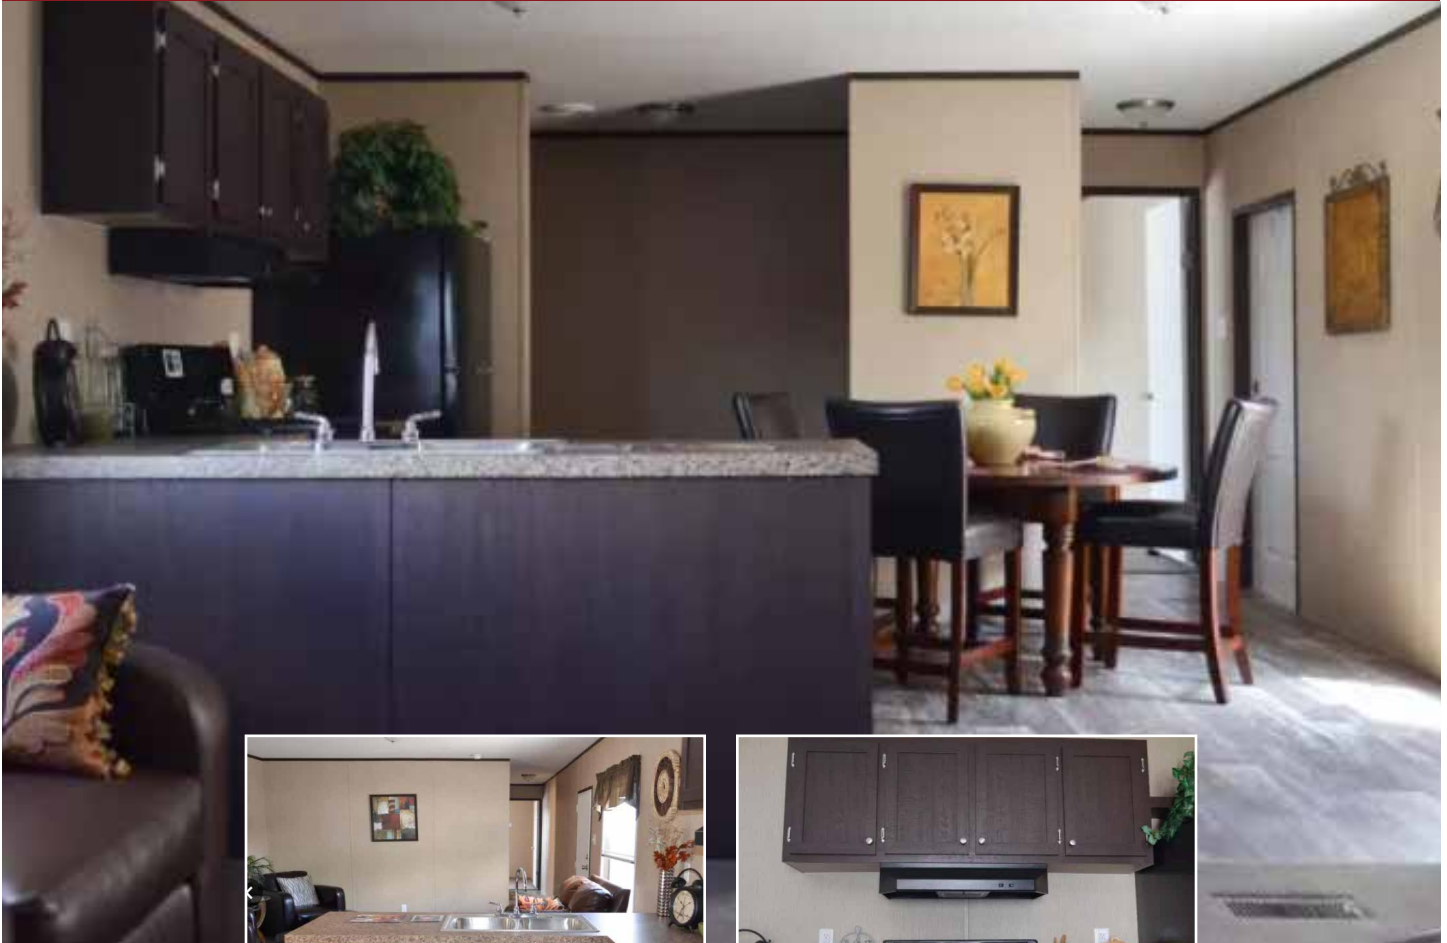

Southfork

Manufactured Home Community

169 Ewing Way

1,088 Sq. Ft., 3 Bedroom, 2 Bath

This adorable home has so much to offer you! 3 bedrooms and 2 bathrooms provide just the right amount space for you. The private laundry room offers extra storage space in addition to all of the kitchen cabinets! This home comes fully loaded with all BRAND NEW appliances, so you are ready to cook dinner your first night in your new home. Call Alyssa to inquire on this home! *Color scheme may vary*